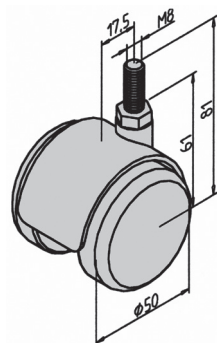

Caster for use with aluminium profile

Without brake

MiniTecPRFROUL

- Supplied with fixing kit
- Materials:
 - Casing : black polyamide
 - Double wheel: black polyamide
- Max. load: 30kg

Uses

- Light mobile tables
- Wheeled filing cabinets
- Furniture

Assembly

- Tap (M8) the central hole of the profile and screw on the caster

Typical application

DISCOUNTS

Qty.	1+	50+	100+
Disc.	List -5%	On request	

Part number	Type	Weight (kg)	Price each 1 à 49
PRF-ROUL	Caster without brake	0,076	7,89 €