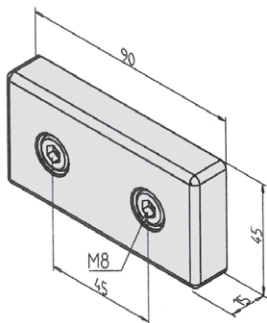

# Joining plate for aluminium profile

## PRFPL **MiniTec** For joining pre-assembled structures

- For joining two structures together
- Ensures rigid and stable installation of protective barriers
- Mounting kit supplied
- Material:  
Grey powder coated aluminium GD

### Assembly

- Use the fixing kit to attach to the mounting slot on the protective panel and the slot on the support profile