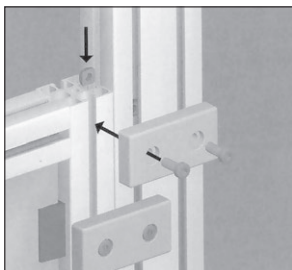

# Joining plate for aluminium profile

## PRFPL **MiniTec** For joining pre-assembled structures

- For joining two structures together
- Ensures rigid and stable installation of protective barriers
- Mounting kit supplied
- Material:  
Grey powder coated aluminium GD

### Assembly

- Use the fixing kit to attach to the mounting slot on the protective panel and the slot on the support profile