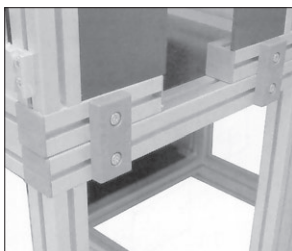

# Joining plate for aluminium profile

## PRFPL **MiniTec** For joining pre-assembled structures

- For joining two structures together
- Ensures rigid and stable installation of protective barriers
- Mounting kit supplied
- Material:  
Grey powder coated aluminium GD

### Assembly

- Use the fixing kit to attach to the mounting slot on the protective panel and the slot on the support profile