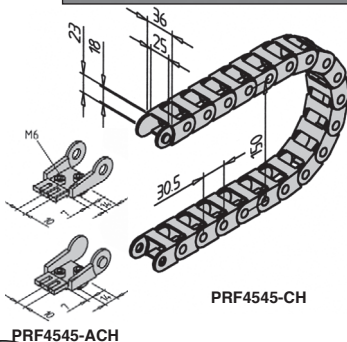

PRF4545-CH

PRF4545-ACH

DISCOUNTS

Qty.	1+	5+	10+
Disc.	List -5%	On request	

Part number	Type	Length (mm)	Weight (kg)	Price each 1 to 4
PRF4545-CH	Cable-carrier chain	1000	0,341	40,82 €
PRF4545-ACH	Link	-	0,058	9,51 €

Dimensions in mm