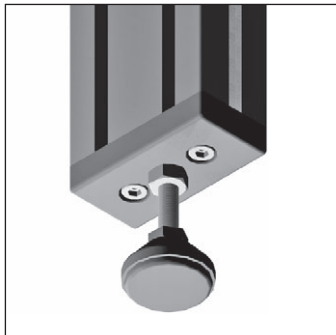

- Base plate for attaching foot or lifting ring
- Fixing kit supplied
- Feet/lifting ring not supplied
- Material: grey powder covered steel

Assembly

- Fits in slot on profile

Accessories

- PR/PRS/PAT/PAM ranges of feet

*Depending on availability - Dimensions in mm