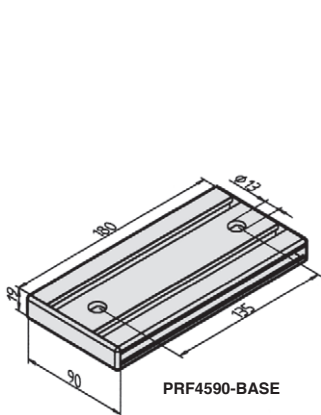

Base plate

Stock

PRFBASE **MiniTec** For anchoring to a floor

- For anchoring vertical profiles to a floor
- Grey end caps supplied
- Fixing kit not supplied

Assembly

- Connected using 1 or 2 PR-FIX-UNI universal fasteners on the end of the profile
- When anchoring to a floor, 2 anchoring systems are required