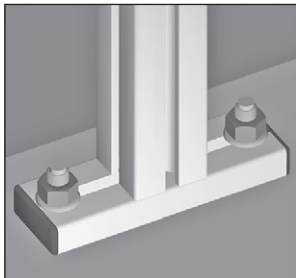

Base plate

Stock

PRFBASE **MiniTec** For anchoring to a floor

- For anchoring vertical profiles to a floor
- Grey end caps supplied
- Fixing kit not supplied

Assembly

- Connected using 1 or 2 PR-FIX-UNI universal fasteners on the end of the profile
- When anchoring to a floor, 2 anchoring systems are required