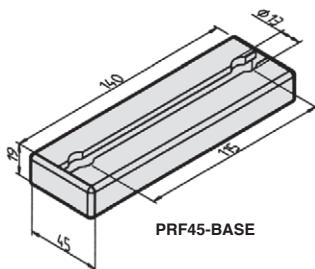

PRF45-BASE

DISCOUNTS

Qty.	1+	50+	100+
Disc.	List	-5%	On request

Part number	Type	Weight (kg)	Stock*	Price each 1 to 49
PRF45-BASE	PRF45	0,125	✓	14,41 €
PRF4590-BASE	PRF4590	0,329	✓	12,41 €

*Depending on availability - Dimensions in mm