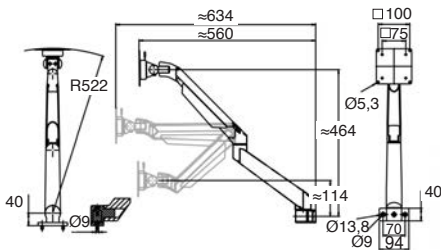

## Support with 5 axes of rotation PRFSCREEN

- **Screen support on articulated arm**
- Can be fixed in the slot or on the end of a PRF4545 aluminium profile, or on a fixed support
- 360° rotation on the vertical axis
- For screens conforming to VESA75 and VESA100 mounting standards
- Materials :
  - Removable VESA mounting plate - Steel/Plastics
  - Screen holder - Cast aluminium, lacquered
  - Support plate - Cast aluminium, lacquered
  - Adapter - Cast aluminium, lacquered
  - Cable cover - Black plastic
  - Bearings and washers - Black plastic
  - Zinc-plated steel screws

### Advantages

- Easy to install on an aluminium profile
- Adjusts in all directions for optimum visibility
- Precision finish for maximum strength