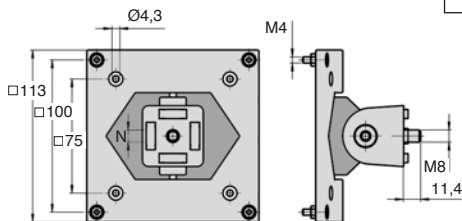

- **Swivel screen support**
- Can be fixed in the slot or on the end of a PRF4545 aluminium profile, or other profiles with 8mm or 10mm grooves
- For screens conforming to VESA75 and VESA100 mounting standards
- Materials:
  - Support plate - PA plastic reinforced glass fibre
  - Hinge - PA plastic reinforced glass fibre
  - Steel screws and bolts

Advantages

- Easy to install on an aluminium profile
- Can be mounted horizontally or vertically for optimised visibility
- Precision finish for maximum strength

DISCOUNTS

Qty	1+	3+	5+
Disc. Net		-5%	On request

Part N°	Carrying capacity (kg)	N	Weight (g)	Price each 1 to 2
PRF-SCREEN-1	4,9	8 - 10	200	92,79 €

Fax 0 825 88 6000
Service 0,15 € / min
+ prix appel