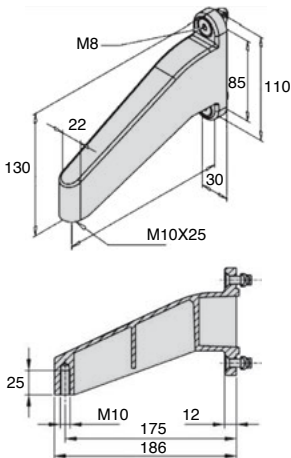

Aluminium profile feet support

New

PRFP

Very stable

- Allows feet or casters to be added to a structure
- Supplied with mounting kit
- Material:
Aluminium GD, grey painted protective (shore) finish

Applications

- Mounting of feet or casters

Assembly

- Mounts directly on the aluminium profile using the screws supplied
- Mount swivelling M10 foot or caster using M10 screw.

Typical application

DISCOUNTS

Qty	1+	50+	100+
Disc.	List	-5%	On request