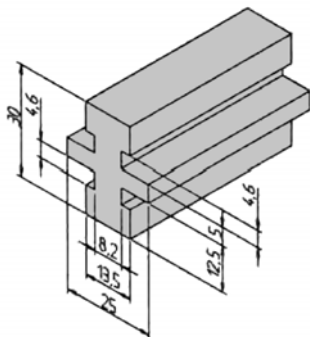

# Guide for aluminium profile

PRFGPA **MiniTec**

Parallel rails

- **Parallel guides for PRF profiles**
- Full edge-to-edge movement
- Length 2 metres
- Materials:  
Hard plastic, black

## Advantages

- Does not change overall height
- Particularly wear-resistant

## Mounting

- If necessary, fix on one side with M6x16 screws (machining on the aluminium profile and on the rail required)