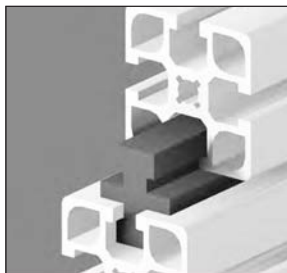

# Guide for aluminium profile

PRFGPA **MiniTec**

Parallel rails

- **Parallel guides for PRF profiles**
- Full edge-to-edge movement
- Length 2 metres
- Materials:  
Hard plastic, black

## Advantages

- Does not change overall height
- Particularly wear-resistant

## Mounting

- If necessary, fix on one side with M6x16 screws (machining on the aluminium profile and on the rail required)