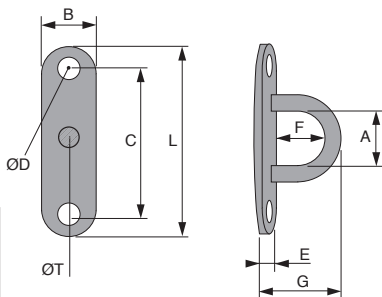

# Pad eye on oval mounting plate

Sta

PPOSS

Stainless steel

- Screwed mounting plate

- Material:

316 stainless steel

Typical application

## DISCOUNTS

Qty	1+	20+	40+	60+	80+	100+
Disc	List	-5%	-10%	-15%	-20%	On request

Part number	ØT	A	B	L	C	ØD	E	F	G	Weight (kg)	Stock*	Price each 1 to 19
PPO5-14/SS	5	14	15	45	35	4,5	2,8	13	21	0,019	✓	3,10 €
PPO6-16/SS	6	16	20	60	45	5	2,8	15	25	0,040	✓	4,80 €
PPO8-20/SS	8	20	26	80	60	5,5	2,8	23	33	0,065	✓	7,90 €

Dimensions in mm