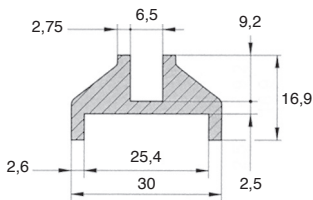

- For square tube $\square 25 \times 25$
- Material: polyethylene
- Colour: black

Accessories

- Structural tube **TUBE**
- Support profiles **PSP**

Info.

- **PGT25-D** comprises 2 elements, top and bottom

Typical application

DISCOUNTS

Qty.	1+	5+	10+
Disc.	List -5%	On request	

Part number	Type	Length (mm)	Weight (kg/m)	Stock*	Price each 1 to 4
PGT25-S	Single	2000	0,53	✓	28,01 €
PGT25-D	Double	2000	0,85	✓	221,69 €

*Depending on availability - Dimensions in mm