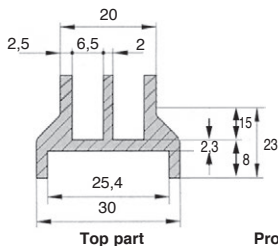

- For square tube $\square 25 \times 25$
- Material: polyethylene
- Colour: black

Accessories

- Structural tube **TUBE**
- Support profiles **PSP**

Info.

- **PGT25-D** comprises 2 elements, top and bottom

Typical application

DISCOUNTS

Qty.	1+	5+	10+
Disc.	List -5%	On request	

Part number	Type	Length (mm)	Weight (kg/m)	Stock*	Price each 1 to 4
PGT25-S	Single	2000	0,53	✓	28,01 €
PGT25-D	Double	2000	0,85	✓	221,69 €

*Depending on availability - Dimensions in mm