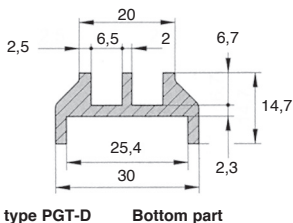

- For square tube $\square 25 \times 25$
- Material: polyethylene
- Colour: black

Accessories

- Structural tube **TUBE**
- Support profiles **PSP**

Info.

- **PGT25-D** comprises 2 elements, top and bottom

Typical application

DISCOUNTS

Qty.	1+	5+	10+
Disc.	List -5%	On request	

Part number	Type	Length (mm)	Weight (kg/m)	Stock*	Price each 1 to 4
PGT25-S	Single	2000	0,53	✓	28,01 €
PGT25-D	Double	2000	0,85	✓	221,69 €

*Depending on availability - Dimensions in mm