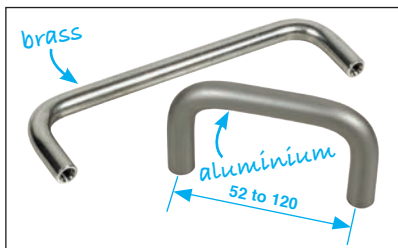

Carrying handle

PGM

Aluminium or brass

- Gripping handle for both pushing and pulling

- Rear mounting

- Materials:

Aluminium, natural finish

Aluminium, polished

Chromed brass

Nickel plated brass

DISCOUNTS

Qty	1+	6+	20+	50+	100+	250+
Disc.	List	-5%	-10%	-15%	-20%	On request

Part number	Material	Finish	A	B	ØD	L	ØM	Weight (g)	Stock*	Price each 1 to 5
PGM52-M4/ALA	aluminium anodized, natural	natural	52	34	8	10	M4	14	✓	7,19 €
PGM80-M4/ALA	aluminium anodized, natural	natural	80	34	8	12	M4	17	-	8,02 €
PGM100-M4/ALP	aluminium	polished	100	30	7	8	M4	14	✓	4,33 €
PGM100-M4/ALA	aluminium anodized, natural	natural	100	34	8	12	M4	20	✓	8,47 €
PGM100-M4/BRC	brass	chromed	100	30	7	8	M4	44	✓	6,65 €
PGM100-M4/BRN	brass	nickel plated	100	30	7	8	M4	44	-	6,56 €
PGM120-M4/ALA	aluminium anodized, natural	natural	120	34	8	10	M4	23	✓	9,01 €

Dimensions in mm