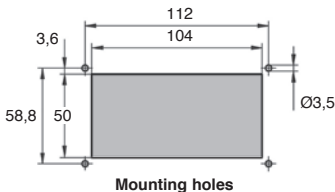

Recessed handle, screw fixing

Thermoplastic

PENV

Improved grip

- Handle for carrying or push/pull operations, mounts by clipping into a panel.

- Material:

Black thermoplastic (ABS)

Info.

- Maximum load: 500N per pair

Applications

- Ideal for use on metal enclosures or drawers

Typical application

DISCOUNTS

Qty	1+	6+	20+	50+	100+	250+
Disc.	List	-5%	-10%	-15%	-20%	On request

Part number	A	A1	A2	B	B1	B2	T	Load (N)	Stock*	Price each 1 to 5
PENV79-131	131	112	94	79,0	40,0	58,8	58	250	✓	6,56 €