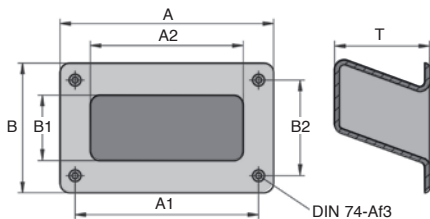

Recessed handle, screw fixing

Thermoplastic

PENV

Improved grip

- Handle for carrying or push/pull operations, mounts by clipping into a panel.

- Material:

Black thermoplastic (ABS)

Info.

- Maximum load: 500N per pair

Applications

- Ideal for use on metal enclosures or drawers

Typical application

DISCOUNTS

Qty	1+	6+	20+	50+	100+	250+
Disc.	List	-5%	-10%	-15%	-20%	On request

Part number	A	A1	A2	B	B1	B2	T	Load (N)	Stock*	Price each 1 to 5
PENV79-131	131	112	94	79,0	40,0	58,8	58	250	✓	6,56 €