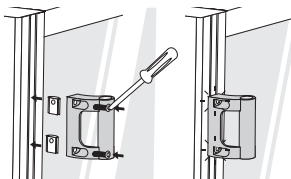

Handle for aluminium profiles

PAP

Ergonomic handle

NEW!

- Ergonomic handle for use with profiles
- Material:
Black glass fibre reinforced nylon

Advantages

- Provides finger protection
- Suitable for use with PRF aluminium profiles

Info

- No mounting screws supplied (see PRF-ECL-M6 and BHC6 + CHC8 screw)

PAP 135

PAP 240

PAP 135

PAP 135

PAP 240

DISCOUNTS