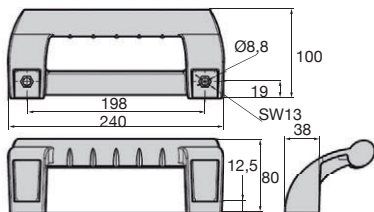

PAP 135

PAP 240

DISCOUNTS

Qty	1+	50+	100+
Disc. List	-5%	On request	

Part number	For screw	Weight (g)	Price each 1 to 49
PAP-135	M8	114	5,12 €
PAP-240	M8	356	22,30 €

Dimensions in mm