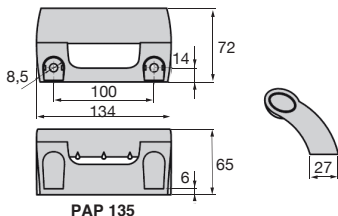

Handle for aluminium profiles

PAP

Ergonomic handle

NEW!

- Ergonomic handle for use with profiles
- Material:
  Black glass fibre reinforced nylon

Advantages

- Provides finger protection
- Suitable for use with PRF aluminium profiles

Info

- No mounting screws supplied (see PRF-ECL-M6 and BHC6 + CHC8 screw)

DISCOUNTS

Qty	1+	50+	100+
Disc. List	-5%	On request	

Part number	For screw	Weight (g)	Price each 1 to 49
PAP-135	M8	114	5,12 €
PAP-240	M8	356	22,30 €

Dimensions in mm