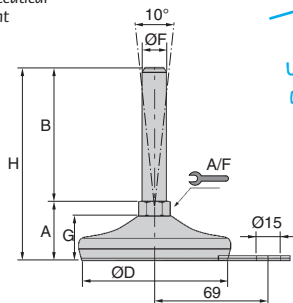

Articulated foot with sheet metal base Ø100

PAMF100

Max load: 15,000N
Rubber sole in EPDM, blue

- **Articulated adjustable levelling feet**
- Axial articulation +/- 10°
- With non-slip sole in EPDM Blue
- Stainless steel in shiny finish
- Materials:
  - Base: shiny 304 stainless steel sheet
  - Thread: 304 stainless steel, supplied without nut
  - Sole: EPDM blue

Options

- Other thread dimensions on request
- 316 grade Stainless steel on request

Advantages

- Hygienic special pad for easy cleaning.
- Food processing, Pharmaceutical and Chemical Environment

DISCOUNTS

Qty	1+	6+	10+	15+	20+
Disc. Price	-5%	-10%	-10%	-15%	On request

References	Threading		B	A	A/F	G	H	Static load(N)	Price per unit 1 to 5
	ØD	ØF							
PAMF100-16-100/EB	100	M16	100	39.5	13	30	139.5	15000	53,37€
PAMF100-16-150/EB	100	M16	150	39.5	13	30	189.5	15000	54,99€
PAMF100-16-200/EB	100	M16	200	39.5	13	30	239.5	15000	58,69€
PAMF100-20-100/EB	100	M20	100	43.0	17	30	143.0	15000	56,55€
PAMF100-20-150/EB	100	M20	150	43.0	17	30	193.0	15000	59,76€
PAMF100-20-200/EB	100	M20	200	43.0	17	30	243.0	15000	63,46€

* Depending on availability - Dimensions in mm