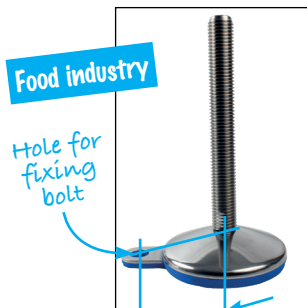

Articulated foot with sheet metal base Ø100

PAMF100

Max load: 15,000N
Rubber sole in EPDM, blue

- **Articulated adjustable levelling feet**
- Axial articulation +/- 10°
- With non-slip sole in EPDM Blue
- Stainless steel in shiny finish
- Materials:
  - Base: shiny 304 stainless steel sheet
  - Thread: 304 stainless steel, supplied without nut
  - Sole: EPDM blue

Options

- Other thread dimensions on request
- 316 grade Stainless steel on request

Advantages

- Hygienic special pad for easy cleaning.
- Food processing, Pharmaceutical and Chemical Environment

DISCOUNTS

Qty	1+	6+	10+	15+	20+
Disc. Price	-5%	-10%	-10%	-15%	On request

References	Threading		B	A	A/F	G	H	Static load(N)	Price per unit 1 to 5
	ØD	ØF							
PAMF100-16-100/EB	100	M16	100	39.5	13	30	139.5	15000	53,37€
PAMF100-16-150/EB	100	M16	150	39.5	13	30	189.5	15000	54,99€
PAMF100-16-200/EB	100	M16	200	39.5	13	30	239.5	15000	58,69€
PAMF100-20-100/EB	100	M20	100	43.0	17	30	143.0	15000	56,55€
PAMF100-20-150/EB	100	M20	150	43.0	17	30	193.0	15000	59,76€
PAMF100-20-200/EB	100	M20	200	43.0	17	30	243.0	15000	63,46€

* Depending on availability - Dimensions in mm