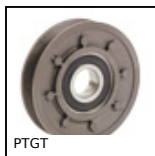

## Our other products

TB\_ECO

Bevel gear - Steel  
C43, 3:1

PAMF80

Articulated fixable  
foot with pressed  
base, Ø 80

M0

Wheel, Bronze

PCS625S

Chain sprocket -  
Stainless steel,  
15.875mm (DIN  
08B-1)

VEL

Self-gripping cable  
strip,

INS

Self tapping insert,  
Steel

BLHB30

Right angled gearbox,  
up to 4.47 Nm

RTE

Rotex®, flexible, cast  
iron

PX\_PO

Carry handle,  
standard

GE1006

Flexible toggle latch,  
Hooks into a slot

HK

Linear ball slide -  
Stainless steel balls,  
Manual locking clamp

PTGT