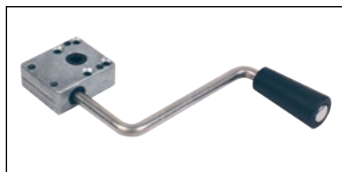

New

Hexagonal ended handle

For use with manually operated bevel gearbox

MBEX

- Handle for operating RAM and RVM manual bevel gearboxes

- Material

Shaft: stainless steel

Rotating handle: plastic

Used with a RVM14 gearbox

DISCOUNTS

Qty	1+	10+	25+	50+
Disc.	List	-5%	-15%	On request

Part number	A	H	ØD	E	B	Price each
						1 to 9
MBEX6-90	90	hex 6mm	7	60	20	56,65 €
MBEX7-90	90	hex 7mm	8	62	15	45,32 €