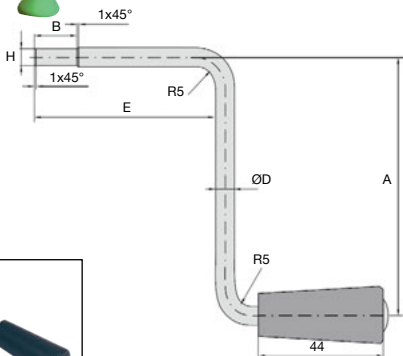

New

Hexagonal ended handle

For use with manually operated bevel gearbox

MBEX

- Handle for operating RAM and RVM manual bevel gearboxes

- Material

Shaft: stainless steel

Rotating handle: plastic

Used with a RVM14 gearbox

DISCOUNTS

Qty	1+	10+	25+	50+
Disc.	List	-5%	-15%	On request

Part number	A	H	ØD	E	B	Price each
						1 to 9
MBEX6-90	90	hex 6mm	7	60	20	56,65 €
MBEX7-90	90	hex 7mm	8	62	15	45,32 €

Dimensions in mm

Fax: **082588 6000**

cial2@hpceurope.com

HPC

New products 2015

157