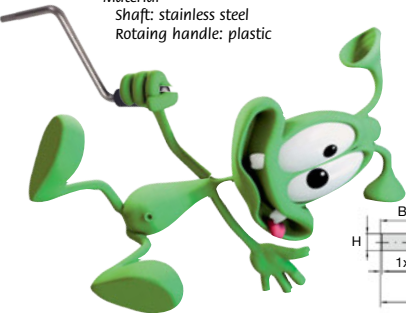

New

Hexagonal ended handle

For use with manually operated bevel gearbox

MBEX

- Handle for operating RAM and RVM manual bevel gearboxes

- Material

Shaft: stainless steel

Rotating handle: plastic

Used with a RVM14 gearbox

DISCOUNTS

Qty	1+	10+	25+	50+
Disc.	List	-5%	-15%	On request

Part number	A	H	ØD	E	B	Price each
						1 to 9
MBEX6-90	90	hex 6mm	7	60	20	56,65 €
MBEX7-90	90	hex 7mm	8	62	15	45,32 €