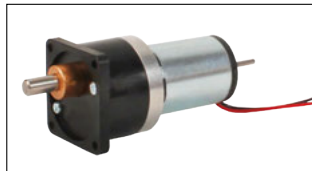

# Motor gearbox, 12 or 24 Vdc New Size XS ★★★

## Torque from 0.07 to 0.2 Nm

- Type of gearbox: spur gear
- Bearings: self lubricating bushes
- Avg angular backlash: 2° to 3°
- Max axial load: 15N
- Max radial load at 5 mm from fixing surface: 35 N
- Working temperature: -5 to 65 °C
- Weight: 104g min

### Accessories

- ESCON-4Q-50/5 (servo-amplifier)
- NANODC-1Q-30/3 (speed controller)
- Power supplies: ALIDR30-12 and ALIDR30-24

Replaces the MAX30

Wire length: 150 mm ±5  
Stripped and tinned ends: 4 mm ±1