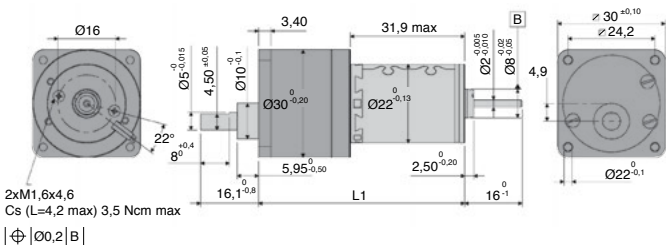

Accessories

- ESCON-4Q-50/5 (servo-amplifier)
- NANODC-1Q-30/3 (speed controller)
- Power supplies: ALIDR30-12 and ALIDR30-24

Replaces the MAX30