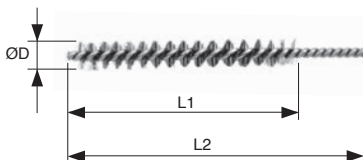

Advantage

- Anti-static

Cleaning of hard-to-reach areas

DISCOUNTS

Qty	1+	10+	25+	50+
Disc.	List	-5%	-10%	On request

Part number	Brush diameter ØD	Brush length L1	Total length L2	Stock*	Price each 1 to 9
GPL15-100/SO	15	80	300	✓	7,00 €
GPL20-100/SO	20	80	300	-	8,27 €
GPL25-100/SO	25	80	300	✓	7,38 €