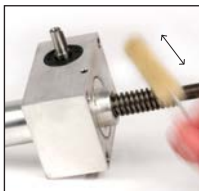

- Brushes for the cleaning and removal of dust

- Materials:

- Twisted galvanised steel
- Natural silk covering

Application

- Cleaning of hollow containers (tubes, bottles, holes)
- Cleaning of hard-to-reach areas

Advantage

- Anti-static

Cleaning of hard-to-reach areas

DISCOUNTS

Qty	1+	10+	25+	50+
Disc.	List	-5%	-10%	On request

Part number	Brush diameter ØD	Brush length L1	Total length L2	Stock*	Price each 1 to 9
GPL15-100/SO	15	80	300	✓	7,00 €
GPL20-100/SO	20	80	300	-	8,27 €
GPL25-100/SO	25	80	300	✓	7,38 €