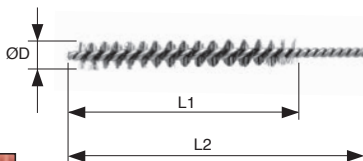

Nylon brush

GPLNY

For mechanical and soft cleaning

- **Deburring brushes for soft materials**

- **Materials:**

Twisted galvanised steel

Nylon covered

Applications

- Gentle cleaning of hollow containers
(tubes, bottles, holes)

- Gentle cleaning of hard-to-reach areas

Cleaning the cooling fins of a gearbox

DISCOUNTS

Qty	1+	10+	25+	50+
Disc.	List	-5%	-10%	On request

Part number	Brush diameter ØD	Brush length L1	Total length L2	Stock*	Price each 1 to 9
GPL4-100/NY	4	100	300	✓	6,37 €
GPL6-100/NY	6	100	300	✓	4,19 €
GPL8-100/NY	8	100	300	✓	4,22 €
GPL10-100/NY	10	100	300	✓	4,25 €
GPL12-100/NY	12	100	300	✓	4,28 €
GPL15-100/NY	15	100	300	✓	4,33 €
GPL20-100/NY	20	100	300	✓	4,37 €
GPL25-100/NY	25	100	300	✓	4,45 €
GPL30-100/NY	30	100	300	✓	4,58 €
GPL40-100/NY	40	100	300	✓	4,75 €

Dimensions in mm