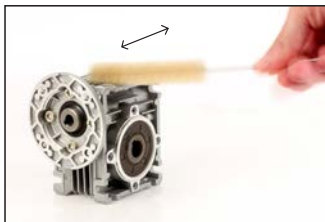

### For mechanical and soft cleaning

- **Deburring brushes for soft materials**

- **Materials:**

Twisted galvanised steel

Nylon covered

### Applications

- Gentle cleaning of hollow containers  
(tubes, bottles, holes)

- Gentle cleaning of hard-to-reach areas

Cleaning the cooling fins of a gearbox