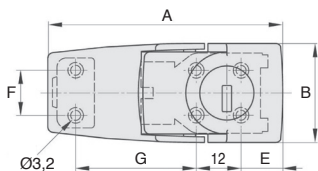

Decorative rigid latch clamp

GAE

With or without key

- Snap closing
- Supplied with 2 identical keys for the key versions
- Supplied with catch plate
- Material:
 - Die cast zinc black coating

NEW!

With or without key

DISCOUNTS

Qty	1+	10+	20+	50+
Disc.	List	-3%	-5%	On request

Part number	A	B	C	E	F	G	Weight (g)	Price each 1 to 9
Without key								
GAE17-64	64,5	26,5	17,3	13	12	30	72	
GAE21-76	76	32	21	16,8	16	35,5	118	
With key								
GAE17-64/K	64,5	26,5	17,3	13	12	30	72	
GAE21-76/K	76	32	21	16,8	16	35,5	118	

Dimensions in mm