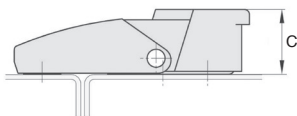

Decorative rigid latch clamp

GAE

With or without key

- Snap closing
- Supplied with 2 identical keys for the key versions
- Supplied with catch plate
- Material:
 - Die cast zinc black coating

NEW!

With or without key

DISCOUNTS

Qty	1+	10+	20+	50+
Disc.	List	-3%	-5%	On request

Part number	A	B	C	E	F	G	Weight (g)	Price each 1 to 9
Without key								
GAE17-64	64,5	26,5	17,3	13	12	30	72	
GAE21-76	76	32	21	16,8	16	35,5	118	
With key								
GAE17-64/K	64,5	26,5	17,3	13	12	30	72	
GAE21-76/K	76	32	21	16,8	16	35,5	118	

Dimensions in mm