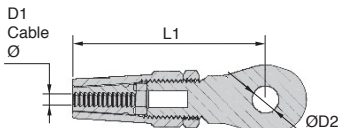

Quick fitting cable terminals

Sta

ERCss
ERLss

Fork and eye versions

- Cable terminals for wires, manual crimping

- Material: Stainless steel 316

Advantages

- Rapid manual assembly

ERL Eye

ERC Fork

stainless steel

Manually crimped

ERC Fork

ERL Eye

D1
Cable
Ø

D1
Cable
Ø

DISCOUNTS

Qty.	1+	6+	20+	50+
Disc.	Price -10%	-20%	On request	

Part number	ØD1	ØD2	A	L1	L2	L3	KW	KW1	Weight (g)	Price each 1 to 5
Fork										
ERC3-6/SS	3	6	6,25	49,0	57,0	8,0	12	14	40	24,84 €
ERC4-8/SS	4	8	7,90	60,5	71,4	8,3	14	19	80	29,21 €
ERC5-10/SS	5	10	9,70	69,0	79,0	10,0	16	22	120	34,52 €
ERC6-12/SS	6	12	11,00	81,0	93,0	12,0	19	27	210	43,41 €
ERC8-14/SS	8	14	13,00	106,0	120,0	15,0	24	30	376	59,71 €
Eye										
ERL3-6/SS	3	6	6	48	57	-	10	12	34	26,04 €
ERL4-8/SS	4	8	7	56	69	-	14	14	62	29,72 €
ERL5-10/SS	5	10	8	66	82	-	14	16	88	35,06 €
ERL6-13/SS	6	13	9	83	100	-	17	19	154	42,80 €
ERL8-14/SS	8	14	10	102	123	-	19	24	278	56,40 €