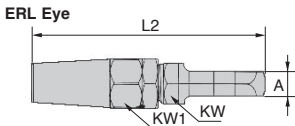

Quick fitting cable terminals

Sta

ERCss
ERLss

Fork and eye versions

- Cable terminals for wires, manual crimping

- Material: Stainless steel 316

Advantages

- Rapid manual assembly

ERL Eye

ERC Fork

stainless steel

Manually crimped

ERC Fork

ERL Eye

D1
Cable
Ø

D1
Cable
Ø

DISCOUNTS

Qty.	1+	6+	20+	50+
Disc.	Price -10%	-20%	On request	

Part number	ØD1	ØD2	A	L1	L2	L3	KW	KW1	Weight (g)	Price each 1 to 5
Fork										
ERC3-6/SS	3	6	6,25	49,0	57,0	8,0	12	14	40	24,84 €
ERC4-8/SS	4	8	7,90	60,5	71,4	8,3	14	19	80	29,21 €
ERC5-10/SS	5	10	9,70	69,0	79,0	10,0	16	22	120	34,52 €
ERC6-12/SS	6	12	11,00	81,0	93,0	12,0	19	27	210	43,41 €
ERC8-14/SS	8	14	13,00	106,0	120,0	15,0	24	30	376	59,71 €
Eye										
ERL3-6/SS	3	6	6	48	57	-	10	12	34	26,04 €
ERL4-8/SS	4	8	7	56	69	-	14	14	62	29,72 €
ERL5-10/SS	5	10	8	66	82	-	14	16	88	35,06 €
ERL6-13/SS	6	13	9	83	100	-	17	19	154	42,80 €
ERL8-14/SS	8	14	10	102	123	-	19	24	278	56,40 €