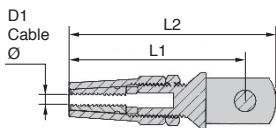

Quick fitting cable terminals

Sta

ERCss
ERLss

Fork and eye versions

- Cable terminals for wires, manual crimping

- Material: Stainless steel 316

Advantages

- Rapid manual assembly

ERL Eye

ERC Fork

stainless steel

Manually crimped

ERC Fork

ERL Eye

D1
Cable
Ø

D1
Cable
Ø

DISCOUNTS

Qty.	1+	6+	20+	50+
Disc.	Price -10%	-20%	On request	

Part number	ØD1	ØD2	A	L1	L2	L3	KW	KW1	Weight (g)	Price each 1 to 5
Fork										
ERC3-6/SS	3	6	6,25	49,0	57,0	8,0	12	14	40	24,84 €
ERC4-8/SS	4	8	7,90	60,5	71,4	8,3	14	19	80	29,21 €
ERC5-10/SS	5	10	9,70	69,0	79,0	10,0	16	22	120	34,52 €
ERC6-12/SS	6	12	11,00	81,0	93,0	12,0	19	27	210	43,41 €
ERC8-14/SS	8	14	13,00	106,0	120,0	15,0	24	30	376	59,71 €
Eye										
ERL3-6/SS	3	6	6	48	57	-	10	12	34	26,04 €
ERL4-8/SS	4	8	7	56	69	-	14	14	62	29,72 €
ERL5-10/SS	5	10	8	66	82	-	14	16	88	35,06 €
ERL6-13/SS	6	13	9	83	100	-	17	19	154	42,80 €
ERL8-14/SS	8	14	10	102	123	-	19	24	278	56,40 €