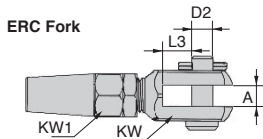

Quick fitting cable terminals

Sta

ERCss
ERLss

Fork and eye versions

- Cable terminals for wires, manual crimping

- Material: Stainless steel 316

Advantages

- Rapid manual assembly

ERL Eye

ERC Fork

stainless steel

Manually crimped

ERC Fork

ERL Eye

D1
Cable
Ø

D1
Cable
Ø

DISCOUNTS

Qty.	1+	6+	20+	50+
Disc.	Price -10%	-20%	On request	

Part number	ØD1	ØD2	A	L1	L2	L3	KW	KW1	Weight (g)	Price each 1 to 5
Fork										
ERC3-6/SS	3	6	6,25	49,0	57,0	8,0	12	14	40	24,84 €
ERC4-8/SS	4	8	7,90	60,5	71,4	8,3	14	19	80	29,21 €
ERC5-10/SS	5	10	9,70	69,0	79,0	10,0	16	22	120	34,52 €
ERC6-12/SS	6	12	11,00	81,0	93,0	12,0	19	27	210	43,41 €
ERC8-14/SS	8	14	13,00	106,0	120,0	15,0	24	30	376	59,71 €
Eye										
ERL3-6/SS	3	6	6	48	57	-	10	12	34	26,04 €
ERL4-8/SS	4	8	7	56	69	-	14	14	62	29,72 €
ERL5-10/SS	5	10	8	66	82	-	14	16	88	35,06 €
ERL6-13/SS	6	13	9	83	100	-	17	19	154	42,80 €
ERL8-14/SS	8	14	10	102	123	-	19	24	278	56,40 €