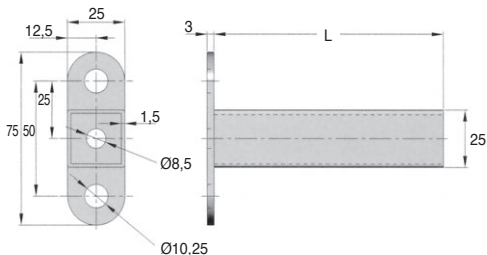

- Support for square section tube
- Material: stainless steel 304

Accessories

- Connecting joint NCT
- Tube TUBE25-25

DISCOUNTS

Qty.	1+	10+	21+
Disc.	List -5%	On request	

Part number	L	Weight (kg)	Stock*	Price each 1 to 9
EFTC25-50/SS	50	0,09	✓	9,26 €
EFTC25-100/SS	100	0,15	✓	10,01 €
EFTC25-150/SS	150	0,20	✓	10,90 €

*Depending on availability - Dimensions in mm