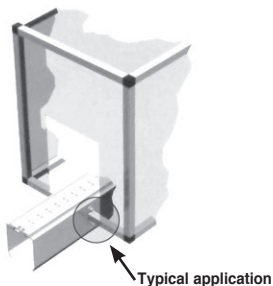

- Support for square section tube
- Material: stainless steel 304

Accessories

- Connecting joint NCT
- Tube TUBE25-25

DISCOUNTS

Qty.	1+	10+	21+
Disc.	List -5%	On request	

Part number	L	Weight (kg)	Stock*	Price each 1 to 9
EFTC25-50/SS	50	0,09	✓	9,26 €
EFTC25-100/SS	100	0,15	✓	10,01 €
EFTC25-150/SS	150	0,20	✓	10,90 €

*Depending on availability - Dimensions in mm