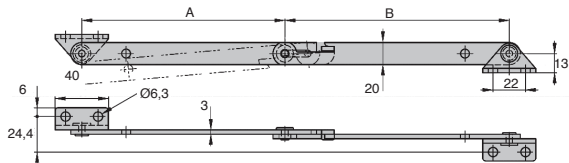

### Uses

- To close, open the lid in order to release the safety catch and then push the joint

Typical application

Unlock

Lock

CPAS139-151-D

CPAS139-151-G

### DISCOUNTS

Qty	1+	6+	20+	50+
Disc.	List	-5%	-10%	On request

Part number	A	B	Weight (g)	Stock*	Price each 1 to 5
CPAS139-151-D	139	151	148	✓	30,39 €
CPAS139-151-G	139	151	148	✓	30,39 €

\*Depending on availability - Dimensions in mm