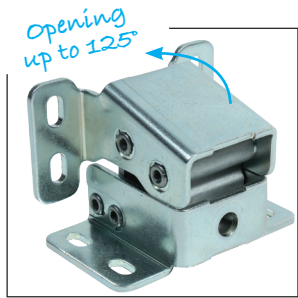

Steel or stainless steel invisible hinge

Sta

CHINV For nested doors or surface mounted doors

- Invisible hinge with connecting rods
- 90° opening
- Material:
 - Zinc-plated steel with 430 stainless steel pin and rod
 - Stainless steel 316L raw

*Depending on availability - Dimensions in mm

Steel or stainless steel invisible hinge

CHINV For nested doors or surface mounted doors

- Concealed hinges (Medium size)
- 125° opening
- Material:
 - Steel zinc plated or 316L stainless steel raw
 - Links in aluminium
 - Pin in zinc plated steel or in 304Cu stainless steel

Advantage

- Invisible when the door is closed

Assembly

- For nested doors or surface mounted doors
- LH or RH options
- For horizontal or vertical applications.
- Opening angle differs according to door thickness:
 - For thickness up to 10 mm: opening angle of 125°
 - 15 mm thickness: opening angle of 115°
 - 20 mm thickness: opening angle of 108°