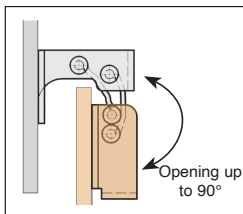

Steel or stainless steel invisible hinge

Sta

CHINV For nested doors or surface mounted doors

- Invisible hinge with connecting rods
- 90° opening
- Material:
 - Zinc-plated steel with 430 stainless steel pin and rod
 - Stainless steel 316L raw

Advantage

- Invisible when the door is closed

Mounting

- Flush or surface mounting
- Right- or left-hand mounting
- Vertical or horizontal mounting

Hanging a built-in door

Hanging a surface mounted door

DISCOUNTS

*Depending on availability - Dimensions in mm

Steel or stainless steel invisible hinge

CHINV For nested doors or surface mounted doors

- Concealed hinges (Medium size)
- 125° opening
- Material:
 - Steel zinc plated or 316L stainless steel raw
 - Links in aluminium
 - Pin in zinc plated steel or in 304Cu stainless steel