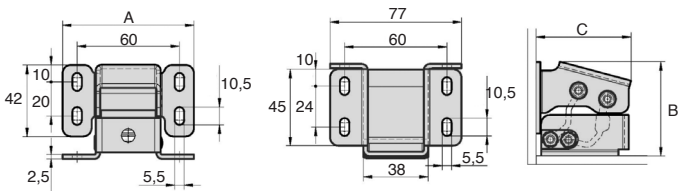

*Depending on availability - Dimensions in mm

Steel or stainless steel invisible hinge

CHINV For nested doors or surface mounted doors

- Concealed hinges (Medium size)
- 125° opening
- Material:
 - Steel zinc plated or 316L stainless steel raw
 - Links in aluminium
 - Pin in zinc plated steel or in 304Cu stainless steel

Advantage

- Invisible when the door is closed

Assembly

- For nested doors or surface mounted doors
- LH or RH options
- For horizontal or vertical applications.
- Opening angle differs according to door thickness:
 - For thickness up to 10 mm: opening angle of 125°
 - 15 mm thickness: opening angle of 115°
 - 20 mm thickness: opening angle of 108°

*Depending on availability - Dimensions in mm