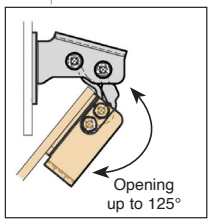

Steel or stainless steel invisible hinge

Sta

CHINV For nested doors or surface mounted doors

- Invisible hinge with connecting rods
- 90° opening
- Material:
 - Zinc-plated steel with 430 stainless steel pin and rod
 - Stainless steel 316L raw

*Depending on availability - Dimensions in mm

Steel or stainless steel invisible hinge

CHINV For nested doors or surface mounted doors

- Concealed hinges (Medium size)
- 125° opening
- Material:
 - Steel zinc plated or 316L stainless steel raw
 - Links in aluminium
 - Pin in zinc plated steel or in 304Cu stainless steel

Advantage

- Invisible when the door is closed

Assembly

- For nested doors or surface mounted doors
- LH or RH options
- For horizontal or vertical applications.
- Opening angle differs according to door thickness:
 - For thickness up to 10 mm: opening angle of 125°
 - 15 mm thickness: opening angle of 115°
 - 20 mm thickness: opening angle of 108°