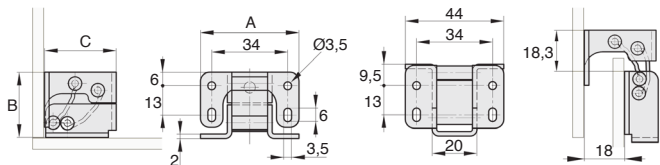

Steel or stainless steel invisible hinge

Sta

CHINV For nested doors or surface mounted doors

- Invisible hinge with connecting rods
- 90° opening
- Material:
 - Zinc-plated steel with 430 stainless steel pin and rod
 - Stainless steel 316L raw

Advantage

- Invisible when the door is closed

Mounting

- Flush or surface mounting
- Right- or left-hand mounting
- Vertical or horizontal mounting

Hanging a built-in door

Hanging a surface mounted door

DISCOUNTS

*Depending on availability - Dimensions in mm

Steel or stainless steel invisible hinge

CHINV For nested doors or surface mounted doors

- Concealed hinges (Medium size)
- 125° opening
- Material:
 - Steel zinc plated or 316L stainless steel raw
 - Links in aluminium
 - Pin in zinc plated steel or in 304Cu stainless steel

*Depending on availability - Dimensions in mm