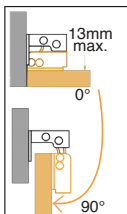

Steel or stainless steel invisible hinge

Sta

CHINV For nested doors or surface mounted doors

- Invisible hinge with connecting rods
- 90° opening
- Material:
 - Zinc-plated steel with 430 stainless steel pin and rod
 - Stainless steel 316L raw

Advantage

- Invisible when the door is closed

Mounting

- Flush or surface mounting
- Right- or left-hand mounting
- Vertical or horizontal mounting

Hanging a built-in door

Hanging a surface mounted door

DISCOUNTS

*Depending on availability - Dimensions in mm

Steel or stainless steel invisible hinge

CHINV For nested doors or surface mounted doors

- Concealed hinges (Medium size)
- 125° opening
- Material:
 - Steel zinc plated or 316L stainless steel raw
 - Links in aluminium
 - Pin in zinc plated steel or in 304Cu stainless steel

*Depending on availability - Dimensions in mm