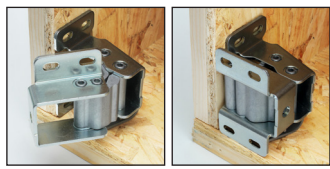

Steel or stainless steel invisible hinge

Sta

CHINV For nested doors or surface mounted doors

- Invisible hinge with connecting rods
- 90° opening
- Material:
 - Zinc-plated steel with 430 stainless steel pin and rod
 - Stainless steel 316L raw

*Depending on availability - Dimensions in mm

Steel or stainless steel invisible hinge

CHINV For nested doors or surface mounted doors

- Concealed hinges (Medium size)
- 125° opening
- Material:
 - Steel zinc plated or 316L stainless steel raw
 - Links in aluminium
 - Pin in zinc plated steel or in 304Cu stainless steel

Advantage

- Invisible when the door is closed

Assembly

- For nested doors or surface mounted doors
- LH or RH options
- For horizontal or vertical applications.
- Opening angle differs according to door thickness:
 - For thickness up to 10 mm: opening angle of 125°
 - 15 mm thickness: opening angle of 115°
 - 20 mm thickness: opening angle of 108°