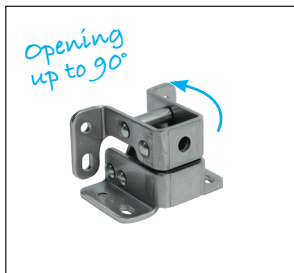

Steel or stainless steel invisible hinge

Sta

CHINV For nested doors or surface mounted doors

- Invisible hinge with connecting rods
- 90° opening
- Material:
 - Zinc-plated steel with 430 stainless steel pin and rod
 - Stainless steel 316L raw

Advantage

- Invisible when the door is closed

Mounting

- Flush or surface mounting
- Right- or left-hand mounting
- Vertical or horizontal mounting

Hanging a built-in door

Hanging a surface mounted door

DISCOUNTS

*Depending on availability - Dimensions in mm

Steel or stainless steel invisible hinge

CHINV For nested doors or surface mounted doors

- Concealed hinges (Medium size)
- 125° opening
- Material:
 - Steel zinc plated or 316L stainless steel raw
 - Links in aluminium
 - Pin in zinc plated steel or in 304Cu stainless steel