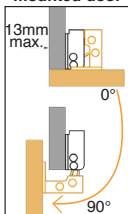

Steel or stainless steel invisible hinge

Sta

CHINV For nested doors or surface mounted doors

- Invisible hinge with connecting rods
- 90° opening
- Material:
 - Zinc-plated steel with 430 stainless steel pin and rod
 - Stainless steel 316L raw

Advantage

- Invisible when the door is closed

Mounting

- Flush or surface mounting
- Right- or left-hand mounting
- Vertical or horizontal mounting

Hanging a built-in door

Hanging a surface mounted door

DISCOUNTS

*Depending on availability - Dimensions in mm

Steel or stainless steel invisible hinge

CHINV For nested doors or surface mounted doors

- Concealed hinges (Medium size)
- 125° opening
- Material:
 - Steel zinc plated or 316L stainless steel raw
 - Links in aluminium
 - Pin in zinc plated steel or in 304Cu stainless steel

*Depending on availability - Dimensions in mm