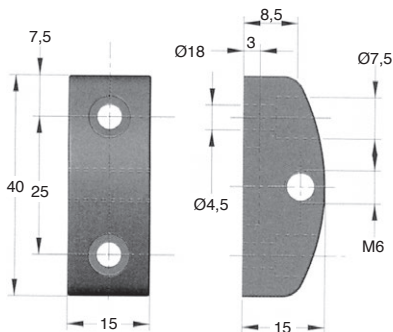

- Element for square tube structure
- Material: reinforced polyamide

Info.

- Not sold individually, please contact us for details

Accessories

- Magnetic lock **SER**
- Hinge **CHA**
- Doorstop **BLOC**

Typical application

DISCOUNTS

Qty.	1+ 50+	100+
Disc.	List -5%	On request

Part number	Weight (kg)	Stock*	Price each 1 to 49
BUT40-15	0,01	✓	6,39 €

*Depending on availability - Dimensions in mm