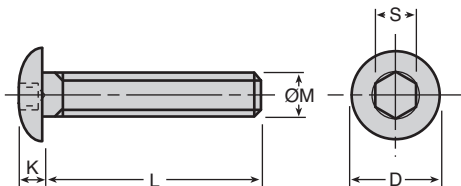

# Socket head button screw **ISO 7380** **Stal** **ISO**

## Stainless steel A2

- Conforms to ISO 7380
- Material: stainless steel 302/304-A2
- Hexagonal socket
- Sold by the packet

### DISCOUNTS

No. packets	1+	6+	10+
Discounts	List	-5%	On request

Part number	Thread		Length				Qty. per packet	Price per packet
	øM	Pitch	L	D	K	S		
BHC4-8/SS/B	M4	0,70	8	7,6	2,20	2,5	500	26,78 €
BHC4-10/SS/B	M4	0,70	10	7,6	2,20	2,5	500	32,11 €
BHC4-12/SS/B	M4	0,70	12	7,6	2,20	2,5	500	21,38 €
BHC4-16/SS/B	M4	0,70	16	7,6	2,20	2,5	500	29,77 €
BHC5-10/SS/B	M5	0,80	10	9,5	2,75	3,0	500	35,66 €
BHC5-12/SS/B	M5	0,80	12	9,5	2,75	3,0	500	25,91 €
BHC5-16/SS/B	M5	0,80	16	9,5	2,75	3,0	500	28,86 €
BHC5-20/SS/B	M5	0,80	20	9,5	2,75	3,0	500	58,07 €
BHC6-12/SS/B	M6	1,00	12	10,5	3,30	4,0	500	57,07 €
BHC6-16/SS/B	M6	1,00	16	10,5	3,30	4,0	500	64,21 €
BHC6-20/SS/B	M6	1,00	20	10,5	3,30	4,0	500	74,20 €
BHC6-25/SS/B	M6	1,00	25	10,5	3,30	4,0	500	52,56 €
BHC8-16/SS/B	M8	1,25	16	14,0	4,40	5,0	200	34,40 €
BHC8-20/SS/B	M8	1,25	20	14,0	4,40	5,0	200	54,46 €
BHC8-25/SS/B	M8	1,25	25	14,0	4,40	5,0	200	64,88 €
BHC8-30/SS/B	M8	1,25	30	14,0	4,40	5,0	200	60,50 €