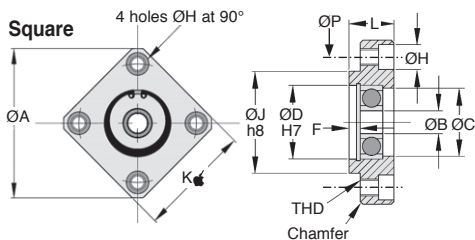

## BH02 Bearing retained by with circlips

- **Bearing mounted in housing with circlips**
- Housing supplied with bearing
- ZZ bearing (with shielding)
- Materials:  
Housing: zinc plated steel (60C40), natural finish  
Bearing: steel  
Circlips: steel

### Options

- Flange with bearing glued in (BH01)

Part number			ØB	ØD	ØC	L	ØA	ØP
Round	Double flat	Square						
BH0200-40-623	BH0201-40-623	BH0202-40-623	3	Ø10x7Prof.	Ø8,5	11	40	30
BH0200-40-634	BH0201-40-634	BH0202-40-634	4	Ø16x8Prof.	Ø14,0	11	40	30
BH0200-40-625	BH0201-40-625	BH0202-40-625	5	Ø16x8Prof.	Ø14,0	11	40	30
BH0200-40-606	BH0201-40-606	BH0202-40-606	6	Ø17x9Prof.	Ø15,0	11	40	30
BH0200-58-608	BH0201-58-608	BH0202-58-608	8	Ø22x11Prof.	Ø19,5	16	58	46
BH0200-58-6000	BH0201-58-6000	BH0202-58-6000	10	Ø26x12Prof.	Ø24,0	16	58	46
BH0200-58-6201	BH0201-58-6201	BH0202-58-6201	12	Ø32x14Prof.	Ø28,0	16	58	46
BH0200-94-6202	BH0201-94-6202	BH0202-94-6202	15	Ø35x18Prof.	Ø33,0	25	94	78
BH0200-94-6003	BH0201-94-6003	BH0202-94-6003	17	Ø35x17Prof.	Ø33,0	25	94	78
BH0200-94-6004	BH0201-94-6004	BH0202-94-6004	20	Ø42x19Prof.	Ø38,0	25	94	78
BH0200-94-6005	BH0201-94-6005	BH0202-94-6005	25	Ø47x19Prof.	Ø43,0	25	94	78
BH0200-94-6006	BH0201-94-6006	BH0202-94-6006	30	Ø55x20Prof.	Ø50,0	25	94	78

Dimensions in mm