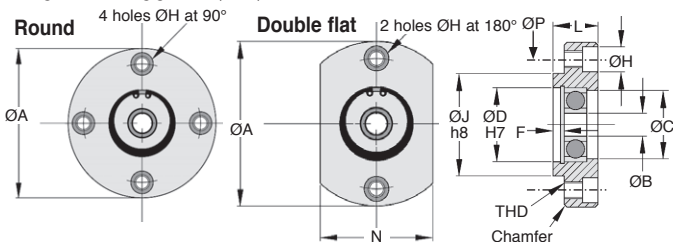

## BH02 Bearing retained by with circlips

- **Bearing mounted in housing with circlips**
- Housing supplied with bearing
- ZZ bearing (with shielding)
- Materials:  
Housing: zinc plated steel (60C40), natural finish  
Bearing: steel  
Circlips: steel

### Options

- Flange with bearing glued in (BH01)

Part number			ØB	ØD	ØC	L	ØA	ØP
Round	Double flat	Square						
BH0200-40-623	BH0201-40-623	BH0202-40-623	3	Ø10x7Prof.	Ø8,5	11	40	30
BH0200-40-634	BH0201-40-634	BH0202-40-634	4	Ø16x8Prof.	Ø14,0	11	40	30
BH0200-40-625	BH0201-40-625	BH0202-40-625	5	Ø16x8Prof.	Ø14,0	11	40	30
BH0200-40-606	BH0201-40-606	BH0202-40-606	6	Ø17x9Prof.	Ø15,0	11	40	30
BH0200-58-608	BH0201-58-608	BH0202-58-608	8	Ø22x11Prof.	Ø19,5	16	58	46
BH0200-58-6000	BH0201-58-6000	BH0202-58-6000	10	Ø26x12Prof.	Ø24,0	16	58	46
BH0200-58-6201	BH0201-58-6201	BH0202-58-6201	12	Ø32x14Prof.	Ø28,0	16	58	46
BH0200-94-6202	BH0201-94-6202	BH0202-94-6202	15	Ø35x18Prof.	Ø33,0	25	94	78
BH0200-94-6003	BH0201-94-6003	BH0202-94-6003	17	Ø35x17Prof.	Ø33,0	25	94	78
BH0200-94-6004	BH0201-94-6004	BH0202-94-6004	20	Ø42x19Prof.	Ø38,0	25	94	78
BH0200-94-6005	BH0201-94-6005	BH0202-94-6005	25	Ø47x19Prof.	Ø43,0	25	94	78
BH0200-94-6006	BH0201-94-6006	BH0202-94-6006	30	Ø55x20Prof.	Ø50,0	25	94	78

Dimensions in mm