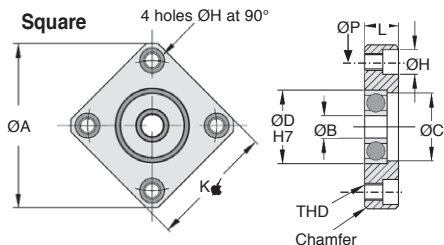

DISCOUNTS

Qty.	1+	6+	20+	40+
Disc.	List -15%	-20%	On request	

ØP	ØH	THD	K	Bearing	N	Price each 1 to 5		
						Round	Double flat	Square
30	Ø7,5x4,5Prof. (M4 Vis)	Ø4,20 (M5)	30	623ZZ	24	42,23 €	47,77 €	49,99 €
30	Ø7,5x4,5Prof. (M4 Vis)	Ø4,20 (M5)	30	634ZZ	24	42,23 €	47,77 €	49,99 €
30	Ø7,5x4,5Prof. (M4 Vis)	Ø4,20 (M5)	30	625ZZ	24	42,23 €	47,77 €	49,99 €
30	Ø7,5x4,5Prof. (M4 Vis)	Ø4,20 (M5)	30	606ZZ	24	42,23 €	47,77 €	49,99 €
46	Ø9,5x5,5Prof. (M5 Vis)	Ø5,20 (M6)	44	608ZZ	40	70,05 €	59,28 €	62,55 €
46	Ø9,5x5,5Prof. (M5 Vis)	Ø5,20 (M6)	44	6000ZZ	40	70,05 €	59,28 €	62,55 €
46	Ø9,5x5,5Prof. (M5 Vis)	Ø5,20 (M6)	44	6201ZZ	40	70,05 €	59,28 €	62,55 €
78	Ø15,0x8,5Prof. (M8 Vis)	Ø8,50 (M10)	77	6202ZZ	67	111,10 €	125,48 €	133,47 €
78	Ø15,0x8,5Prof. (M8 Vis)	Ø8,50 (M10)	77	6003ZZ	67	111,10 €	125,48 €	133,47 €
78	Ø15,0x8,5Prof. (M8 Vis)	Ø8,50 (M10)	77	6004ZZ	67	111,10 €	125,48 €	133,47 €
78	Ø15,0x8,5Prof. (M8 Vis)	Ø8,50 (M10)	77	6005ZZ	67	111,10 €	125,48 €	133,47 €
78	Ø15,0x8,5Prof. (M8 Vis)	Ø8,50 (M10)	77	6006ZZ	67	111,10 €	125,48 €	133,47 €

Dimensions in mm