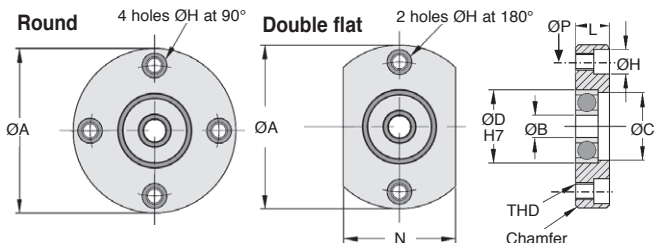

Single housed bearing

BH01

With tight fitting bearing

- Housing with tight fitting bearing
- ZZ bearing (with shielding)
- Materials:
Housing: zinc plated steel (60C40), natural finish
Bearing: steel

Options

- Flange with bearing retained by circlips (BH02)

Part number			ØB	ØD	ØC	L	ØA
Round	Double flat	Square					
BH0100-40-623	BH0101-40-623	BH0102-40-623	3	Ø10x4Prof.	Ø8,5	8	40
BH0100-40-634	BH0101-40-634	BH0102-40-634	4	Ø16x5Prof.	Ø14,0	8	40
BH0100-40-625	BH0101-40-625	BH0102-40-625	5	Ø16x5Prof.	Ø14,0	8	40
BH0100-40-606	BH0101-40-606	BH0102-40-606	6	Ø17x6Prof.	Ø15,0	8	40
BH0100-58-608	BH0101-58-608	BH0102-58-608	8	Ø22x7Prof.	Ø19,5	12	58
BH0100-58-6000	BH0101-58-6000	BH0102-58-6000	10	Ø26x8Prof.	Ø24,0	12	58
BH0100-58-6201	BH0101-58-6201	BH0102-58-6201	12	Ø32x10Prof.	Ø28,0	12	58
BH0100-94-6202	BH0101-94-6202	BH0102-94-6202	15	Ø35x11Prof.	Ø33,0	18	94
BH0100-94-6003	BH0101-94-6003	BH0102-94-6003	17	Ø35x10Prof.	Ø33,0	18	94
BH0100-94-6004	BH0101-94-6004	BH0102-94-6004	20	Ø42x12Prof.	Ø38,0	18	94
BH0100-94-6005	BH0101-94-6005	BH0102-94-6005	25	Ø47x12Prof.	Ø43,0	18	94
BH0100-94-6006	BH0101-94-6006	BH0102-94-6006	30	Ø55x13Prof.	Ø50,0	18	94