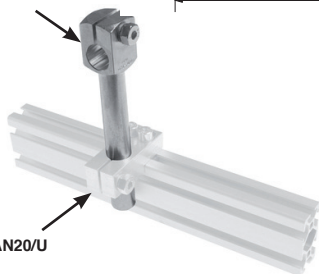

- **Universal support arm**
- **Material :**  
Aluminium with steel screws

### Advantages

- **Reliable operation**
- **Flexible mounting**

**NEW!**

BDP20-50/R

BAN20/U

Typical application