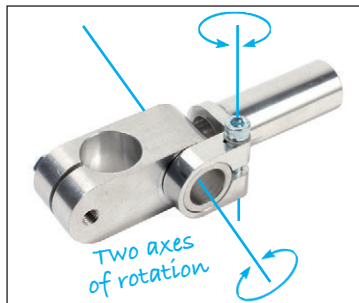

- Universal adjustable support arm, strengthened
- Material :
Aluminium with steel screws

Advantages

- Safe in operation through use of optimised jaw support

NEW!

DISCOUNTS

Qty	1+	10+	30+
Disc.	List	-5%	On request

Part number	ØA	B	ØC	D	L	M	∅F	N	P	Weight (g)	Price each 1 to 9
BDP20-50/2R	20	19	20	43	50	59	24	47	16,5	89	90,27 €
BDP20-100/2R	20	19	20	43	100	59	24	47	16,5	104	95,80 €
BDP20-150/2R	20	19	20	43	150	59	24	47	16,5	119	101,32 €

Dimensions in mm