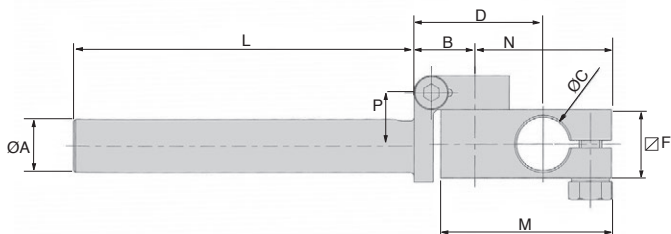

- Universal adjustable support arm, strengthened
- Material :
  Aluminium with steel screws

Advantages

- Safe in operation through use of optimised jaw support

NEW!

DISCOUNTS

Qty	1+	10+	30+
Disc.	List	-5%	On request

Part number	ØA	B	ØC	D	L	M	∅F	N	P	Weight (g)	Price each 1 to 9
BDP20-50/2R	20	19	20	43	50	59	24	47	16,5	89	90,27 €
BDP20-100/2R	20	19	20	43	100	59	24	47	16,5	104	95,80 €
BDP20-150/2R	20	19	20	43	150	59	24	47	16,5	119	101,32 €

Dimensions in mm