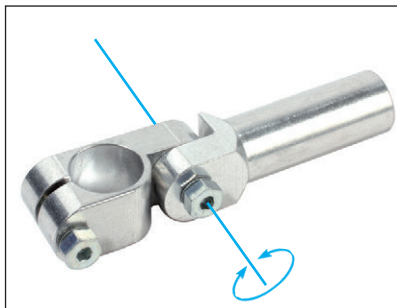

- **Universal rigid support arm , adjustable**

- Material :

Aluminium with steel screws

Advantages

- Securely supports gripping jaws
- Flexible mounting possibilities
- Angle adjustable over full range, blocked in position using M6 screw