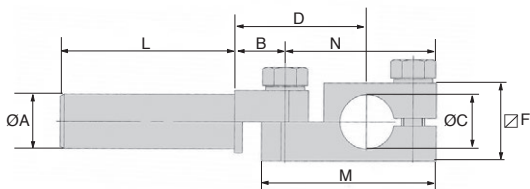

- **Universal rigid support arm , adjustable**

- Material :

Aluminium with steel screws

Advantages

- Securely supports gripping jaws
- Flexible mounting possibilities
- Angle adjustable over full range, blocked in position using M6 screw

NEW!

DISCOUNTS

Qty	1+	10+	30+
Disc.	List	-5%	On request

Part number	ØA	B	ØC	D	L	M	ØF	N	Weight (g)	Price each 1 to 9
BDP20-50/1R	20	15	20	36	50	49	25	43	87	51,56 €
BDP20-100/1R	20	15	20	36	100	49	25	43	103	56,69 €
BDP20-150/1R	20	15	20	36	150	49	25	43	120	57,21 €

Dimensions in mm