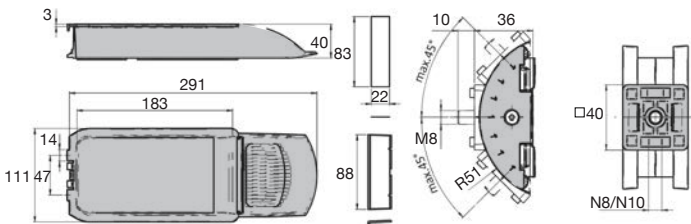

Storage bin for aluminium profile

For 8 and 10mm slots

BAC110

- **Sorting or storage bin for 40/45mm wide profiles (Type PRF4545)**

- The adjustable support can swivel +/- 45°

- With locking screw to prevent pivoting

- Materials:

Tray: Glass fibre reinforced PA plastic

Cardboard label 250g/m²

PC plastic window

Swivel hook:

Glass fibre reinforced PA plastic

Steel and Zamak fittings

Info.

- The adjustable support must be used to attach the bin in the profile slot

DISCOUNTS

Qty	1+	50+	100+
Disc. Net	-5%	-5%	On request

Part N°	Colour	Weight (g)	Quantity per pack	Price each
Bin				
BAC110-270N	Black	219,3	10	11,26 €
Adjustable support				
BAC110-ACC	Black	90,8	10	8,76 €