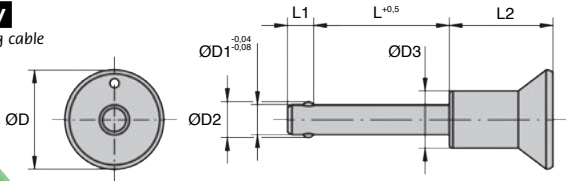

- **Self locking**
- **Materials:**
  - Body: Stainless steel 303, natural finish
  - Spring: Stainless steel 301
  - Pin: Stainless steel
- Max working temp: 250°C

Advantages

- Handle shape protects button to prevent any inadvertent operation
- Press to unlock
- Quick to insert, block, change and stop
- Simply and easily released when performing repetitive operations
- Corrosion resistant

Accessory

- CDR retaining cable