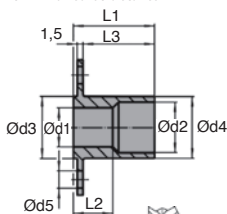

Mounting collar for ball pin

BABFC
BABFO

With a round or oval flange

- For use on thin sheet metal
- These collars offer a quick and securing method of mounting ball pins
- For the construction of boxes or other containers
- Material: 303, stainless steel

Fonctionnement

- The large contact surface area ensures that all the force is spread evenly over thin walled structures

BABFO :
Oval flange

BABFC :
Cylindrical flange

Typical application

DISCOUNTS

| Qty | 1+ | 6+ | 10+ | 25+ |
|-------|------|-----|------|------------|
| Disc. | List | -5% | -10% | On request |

With cylindrical flange

| Part number | Ød1 | Ød2 | Ød3 | | Ød4 | Ød5 | Ød6 | Ød7 | L1 | L2 | L3 | Weight (g) | Price each 1 to 5 |
|----------------|-----|-----|-------|------|-----|-----|-----|-----|------|------|----|------------|-------------------|
| | | | -0,05 | -0,1 | | | | | | | | | |
| BAB5-8/FC/SS | 5 | 8 | 10 | 9,9 | 3,4 | 25 | 19 | 12 | 5,4 | 9,5 | 9 | 19,01 € | |
| BAB6-8/FC/SS | 6 | 8 | 10 | 9,9 | 3,4 | 25 | 19 | 13 | 5,3 | 10,5 | 9 | 19,01 € | |
| BAB8-10/FC/SS | 8 | 10 | 12 | 11,9 | 4,5 | 30 | 22 | 19 | 10,3 | 16,5 | 14 | 21,15 € | |
| BAB10-13/FC/SS | 10 | 13 | 16 | 15,9 | 4,5 | 35 | 27 | 21 | 10,2 | 18,5 | 24 | 23,38 € | |
| BAB12-15/FC/SS | 12 | 15 | 19 | 18,9 | 4,5 | 40 | 30 | 27 | 15,2 | 24,5 | 41 | 26,60 € | |
| BAB16-20/FC/SS | 16 | 20 | 24 | 23,9 | 5,5 | 50 | 40 | 30 | 15,3 | 27,5 | 63 | 31,25 € | |

Dimensions in mm