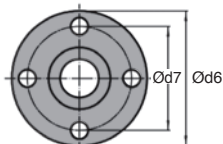

Mounting collar for ball pin

BABFC
BABFO

With a round or oval flange

- For use on thin sheet metal
- These collars offer a quick and securing method of mounting ball pins
- For the construction of boxes or other containers
- Material: 303, stainless steel

Fonctionnement

- The large contact surface area ensures that all the force is spread evenly over thin walled structures

BABFO :
Oval flange

BABFC :
Cylindrical flange

Typical application

DISCOUNTS

| Qty | 1+ | 6+ | 10+ | 25+ |
|-------|------|-----|------|------------|
| Disc. | List | -5% | -10% | On request |

With cylindrical flange

| Part number | Ød1 | Ød2 | Ød3 | | Ød4 | Ød5 | Ød6 | Ød7 | L1 | L2 | L3 | Weight (g) | Price each 1 to 5 |
|----------------|-----|-----|-------|------|-----|-----|-----|-----|------|------|----|------------|-------------------|
| | | | -0,05 | -0,1 | | | | | | | | | |
| BAB5-8/FC/SS | 5 | 8 | 10 | 9,9 | 3,4 | 25 | 19 | 12 | 5,4 | 9,5 | 9 | 19,01 € | |
| BAB6-8/FC/SS | 6 | 8 | 10 | 9,9 | 3,4 | 25 | 19 | 13 | 5,3 | 10,5 | 9 | 19,01 € | |
| BAB8-10/FC/SS | 8 | 10 | 12 | 11,9 | 4,5 | 30 | 22 | 19 | 10,3 | 16,5 | 14 | 21,15 € | |
| BAB10-13/FC/SS | 10 | 13 | 16 | 15,9 | 4,5 | 35 | 27 | 21 | 10,2 | 18,5 | 24 | 23,38 € | |
| BAB12-15/FC/SS | 12 | 15 | 19 | 18,9 | 4,5 | 40 | 30 | 27 | 15,2 | 24,5 | 41 | 26,60 € | |
| BAB16-20/FC/SS | 16 | 20 | 24 | 23,9 | 5,5 | 50 | 40 | 30 | 15,3 | 27,5 | 63 | 31,25 € | |

Dimensions in mm