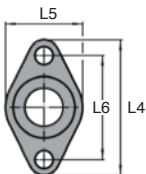

Mounting collar for ball pin

BABFC
BABFO

With a round or oval flange

- For use on thin sheet metal
- These collars offer a quick and securing method of mounting ball pins
- For the construction of boxes or other containers
- Material: 303, stainless steel

Fonctionnement

- The large contact surface area ensures that all the force is spread evenly over thin walled structures

BABFO :
Oval flange

BABFC :
Cylindrical flange

Typical application

DISCOUNTS

| Qty | 1+ | 6+ | 10+ | 25+ |
|-------|------|-----|------|------------|
| Disc. | List | -5% | -10% | On request |

With cylindrical flange

| Part number | Ød1 | Ød2 | Ød3 | | Ød4 | Ød5 | Ød6 | Ød7 | L1 | L2 | L3 | Weight (g) | Price each 1 to 5 |
|----------------|-----|-----|-------|------|-----|-----|-----|-----|------|------|----|------------|-------------------|
| | | | -0,05 | -0,1 | | | | | | | | | |
| BAB5-8/FC/SS | 5 | 8 | 10 | 9,9 | 3,4 | 25 | 19 | 12 | 5,4 | 9,5 | 9 | 19,01 € | |
| BAB6-8/FC/SS | 6 | 8 | 10 | 9,9 | 3,4 | 25 | 19 | 13 | 5,3 | 10,5 | 9 | 19,01 € | |
| BAB8-10/FC/SS | 8 | 10 | 12 | 11,9 | 4,5 | 30 | 22 | 19 | 10,3 | 16,5 | 14 | 21,15 € | |
| BAB10-13/FC/SS | 10 | 13 | 16 | 15,9 | 4,5 | 35 | 27 | 21 | 10,2 | 18,5 | 24 | 23,38 € | |
| BAB12-15/FC/SS | 12 | 15 | 19 | 18,9 | 4,5 | 40 | 30 | 27 | 15,2 | 24,5 | 41 | 26,60 € | |
| BAB16-20/FC/SS | 16 | 20 | 24 | 23,9 | 5,5 | 50 | 40 | 30 | 15,3 | 27,5 | 63 | 31,25 € | |

Dimensions in mm