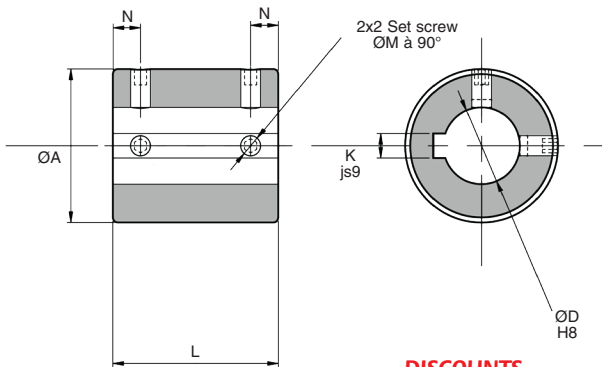

Rigid coupling with keyway

AF

Set screw fixing

- With keyway
- Material:
Steel

Set screw

DISCOUNTS

Qty	1+	6+	20+	40+
Disc.	List	-15%	-20%	On request

Part number	$\varnothing D$	Keyway K	$\varnothing A$	L	Set screw $\varnothing M$	N	Stock*	Price each 1 à 5
AF10	10	3	20	30	M4	6	✓	86,14 €
AF12	12	4	28	36	M5	7	✓	86,14 €
AF15	15	5	28	36	M5	8	✓	86,14 €
AF20	20	6	32	40	M6	10	✓	108,83 €
AF25	25	8	40	54	M8	12	✓	126,61 €
AF30	30	8	50	54	M8	12	✓	139,26 €