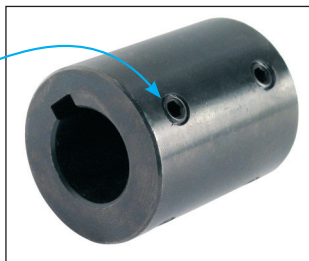

Rigid coupling with keyway

AF

Set screw fixing

- With keyway
- Material:
Steel

Set screw

DISCOUNTS

Qty	1+	6+	20+	40+
Disc.	List	-15%	-20%	On request

Part number	$\varnothing D$	Keyway K	$\varnothing A$	L	Set screw $\varnothing M$	N	Stock*	Price each 1 à 5
AF10	10	3	20	30	M4	6	✓	86,14 €
AF12	12	4	28	36	M5	7	✓	86,14 €
AF15	15	5	28	36	M5	8	✓	86,14 €
AF20	20	6	32	40	M6	10	✓	108,83 €
AF25	25	8	40	54	M8	12	✓	126,61 €
AF30	30	8	50	54	M8	12	✓	139,26 €