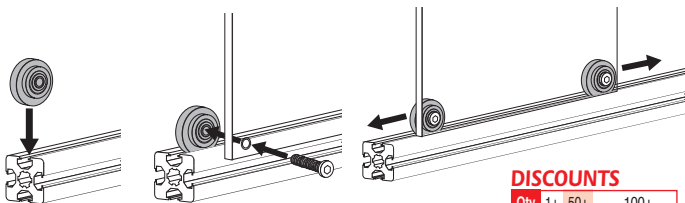

Wheel for aluminium profiles

ACLRP

Guide wheel

- Guide wheel for use in the slots of aluminium profiles
- Integrated bearing
- Material:
  Black glass fibre reinforced nylon
  Colour : RAL7032 (pebble gray)

Advantages

- Suitable for use with PRF aluminium profiles

Info

- No mounting screws supplied

NEW !

DISCOUNTS

Qty	1+	50+	100+
Disc. List	-5%	On request	

Part number	N	Weight (g)	Price each 1 to 49
ACLRP-39	8	30	9,58 €

Dimensions in mm