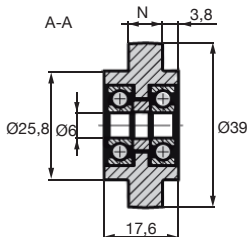

## Guide wheel

- Guide wheel for use in the slots of aluminium profiles
- Integrated bearing
- Material:  
Black glass fibre reinforced nylon  
Colour : RAL7032 (pebble gray)

### DISCOUNTS

Qty	1+	50+	100+
Disc. List	-5%	On request	

Part number	N	Weight (g)	Price each 1 to 49
ACLRP-39	8	30	9,58 €

Dimensions in mm