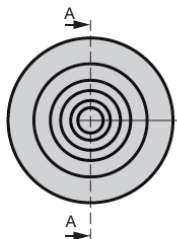

## Guide wheel

- Guide wheel for use in the slots of aluminium profiles
- Integrated bearing
- Material:  
Black glass fibre reinforced nylon  
Colour : RAL7032 (pebble gray)

### DISCOUNTS

Qty	1+	50+	100+
Disc. List	-5%	On request	

Part number	N	Weight (g)	Price each 1 to 49
ACLRP-39	8	30	9,58 €

Dimensions in mm