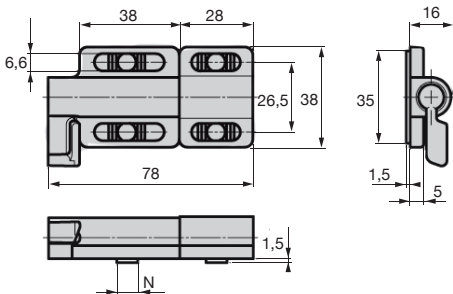

#### Advantages

- Suitable for PRF aluminium profiles

- Mounts in any position

#### DISCOUNTS

Qty	1+	50+	100+
Disc. List	-5%		On request

Part number	N	Weight (g)	Price each 1 to 49
ACL-LPP-78	8-10	120	15,30 €

Dimensions in mm