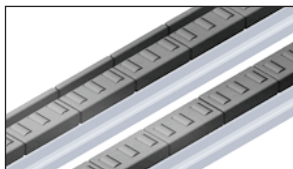

Roller block for aluminium profiles

Create your own roller track

ACLERP

- Roller block for PRF aluminium profiles
- Materials
Black glass fibre reinforced nylon
Rollers : POM
- Exists in 2 versions,
with and without guide
- Max load : 100N each

Advantages

- Click to install

ACL-ERP-SG

ACL-ERP-AG

NEW!

DISCOUNTS

Qty	1+	50+	100+
Disc.	List	-5%	On request

Part number	Version	N	Weight (g)	Price each 1 to 49
ACL-ERP-SG	Without guide rail	8-10	43	3,82 €
ACL-ERP-AG	With guide rail	8-10	48	4,33 €