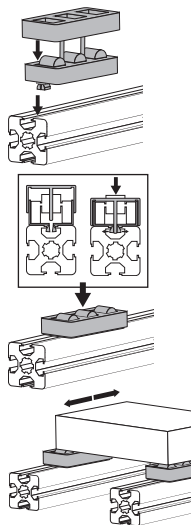

Roller block for aluminium profiles

Create your own roller track

ACLERP

- Roller block for PRF aluminium profiles
- Materials
Black glass fibre reinforced nylon
Rollers : POM
- Exists in 2 versions,
with and without guide
- Max load : 100N each

Advantages

- Click to install

ACL-ERP-SG

ACL-ERP-AG

NEW!

DISCOUNTS

Qty	1+	50+	100+
Disc.	List	-5%	On request

Part number	Version	N	Weight (g)	Price each 1 to 49
ACL-ERP-SG	Without guide rail	8-10	43	3,82 €
ACL-ERP-AG	With guide rail	8-10	48	4,33 €

Dimensions in mm