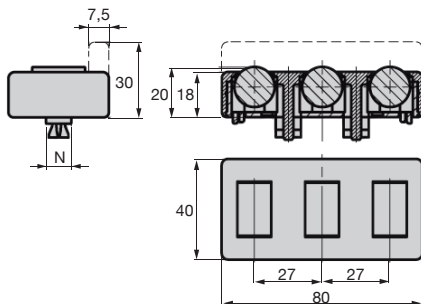

Advantages

- Click to install

ACL-ERP-SG

ACL-ERP-AG

NEW!

DISCOUNTS

Qty	1+	50+	100+
Disc.	List	-5%	On request

Part number	Version	N	Weight (g)	Price each 1 to 49
ACL-ERP-SG	Without guide rail	8-10	43	3,82 €
ACL-ERP-AG	With guide rail	8-10	48	4,33 €

Dimensions in mm