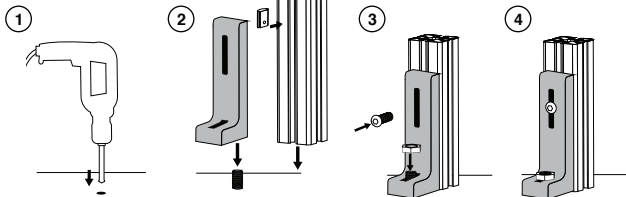

Floor anchor for aluminium profiles

ACLEFS

Right angled floor anchor

- For securing aluminium profiles to a floor

- Material :
Zamak

Advantages

- Suitable for use with PRF aluminium profiles
- Only for use with profiles wider than 40mm

NEW!

DISCOUNTS

Qty	1+	50+	100+
Disc. List	-5%	On request	

Part number	N	Weight (g)	Prix Uni. 1 à 49
ACL-EFS-160	8	110	10,57 €

Dimensions in mm

Floor anchor for aluminium profiles

Adjustable height floor anchor ACLEFS/A

- For securing aluminium profiles to a floor

Material:
Zamak

Advantages

- Adjustable
- Suitable for use with PRF aluminium profiles

NEW!

DISCOUNTS

Qty	1+	50+	100+
Disc. List	-5%	On request	

Part number	Profile size (mm)	A	B	C	D	E	Max height	Weight (g)	Price each 1 to 49
ACL-EFS-120/A	30 min	120	15	45	28	19	52	88	11,83 €
ACL-EFS-160/A	40 min	160	20	60	38	29	72	120	16,34 €

Dimensions in mm