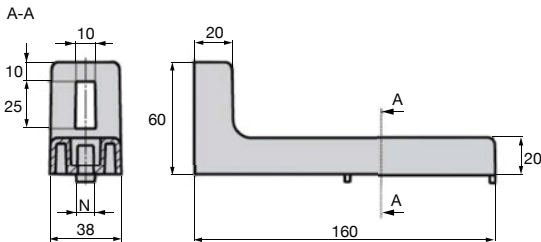

Floor anchor for aluminium profiles

ACLEFS

Right angled floor anchor

- For securing aluminium profiles to a floor

- Material :
Zamak

Advantages

- Suitable for use with PRF aluminium profiles
- Only for use with profiles wider than 40mm

NEW!

DISCOUNTS

Qty	1+	50+	100+
Disc. List	-5%	On request	

Part number	N	Weight (g)	Prix Uni. 1 à 49
ACL-EFS-160	8	110	10,57 €

Dimensions in mm

Floor anchor for aluminium profiles

Adjustable height floor anchor ACLEFS/A

- For securing aluminium profiles to a floor

Material:
Zamak

Advantages

- Adjustable
- Suitable for use with PRF aluminium profiles

NEW!

DISCOUNTS

Qty	1+	50+	100+
Disc. List	-5%	On request	

Part number	Profile size (mm)	A	B	C	D	E	Max height	Weight (g)	Price each 1 to 49
ACL-EFS-120/A	30 min	120	15	45	28	19	52	88	11,83 €
ACL-EFS-160/A	40 min	160	20	60	38	29	72	120	16,34 €

Dimensions in mm