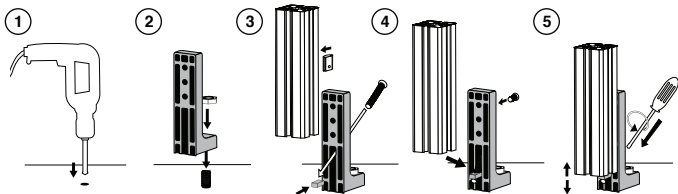

Floor anchor for aluminium profiles

ACLEFS

Right angled floor anchor

- For securing aluminium profiles to a floor

- Material :
Zamak

Advantages

- Suitable for use with PRF aluminium profiles
- Only for use with profiles wider than 40mm

NEW!

DISCOUNTS

Qty	1+	50+	100+
Disc. List	-5%	On request	

Part number	N	Weight (g)	Prix Uni. 1 à 49
ACL-EFS-160	8	110	10,57 €

Dimensions in mm

Floor anchor for aluminium profiles

Adjustable height floor anchor ACLEFS/A

- For securing aluminium profiles to a floor

Material:
Zamak

Advantages

- Adjustable
- Suitable for use with PRF aluminium profiles

NEW!

DISCOUNTS

Qty	1+	50+	100+
Disc. List	-5%	On request	

Part number	Profile size (mm)	A	B	C	D	E	Max height	Weight (g)	Price each 1 to 49
ACL-EFS-120/A	30 min	120	15	45	28	19	52	88	11,83 €
ACL-EFS-160/A	40 min	160	20	60	38	29	72	120	16,34 €