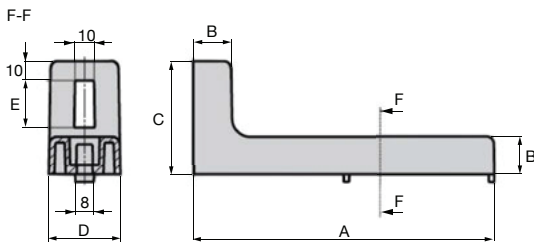

Floor anchor for aluminium profiles

ACLEFS

Right angled floor anchor

- For securing aluminium profiles to a floor

- Material :
Zamak

Advantages

- Suitable for use with PRF aluminium profiles
- Only for use with profiles wider than 40mm

NEW!

DISCOUNTS

Qty	1+	50+	100+
Disc. List	-5%	On request	

Part number	N	Weight (g)	Prix Uni. 1 à 49
ACL-EFS-160	8	110	10,57 €

Dimensions in mm

Floor anchor for aluminium profiles

Adjustable height floor anchor ACLEFS/A

- For securing aluminium profiles to a floor

Material:
Zamak

Advantages

- Adjustable
- Suitable for use with PRF aluminium profiles

NEW!

DISCOUNTS

Qty	1+	50+	100+
Disc. List	-5%	On request	

Part number	Profile size (mm)	A	B	C	D	E	Max height	Weight (g)	Price each 1 to 49
ACL-EFS-120/A	30 min	120	15	45	28	19	52	88	11,83 €
ACL-EFS-160/A	40 min	160	20	60	38	29	72	120	16,34 €

Dimensions in mm