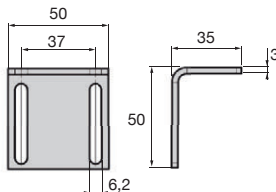

Info

- No mounting screws supplied (see PRF-ECL-M6 and BHC6)
- Not sold individually, contact us for details

ACL-BTS-ET

ACL-BTS-EQ

NEW!

ACL-BTS-ET

ACL-BTS-EQ

DISCOUNTS

| | | | |
|------------|-----|------------|------|
| Qty | 1+ | 50+ | 100+ |
| Disc. List | -5% | On request | |

| Part number | Version | Material | Weight (g) | Price each 1 to 49 |
|-------------|-------------|---------------|------------|--------------------|
| ACL-BTS-ET | Spacer | Nylon | 5 | 0,42 € |
| ACL-BTS-EQ | 90° bracket | Chromed steel | 72,4 | 2,49 € |

Dimensions in mm