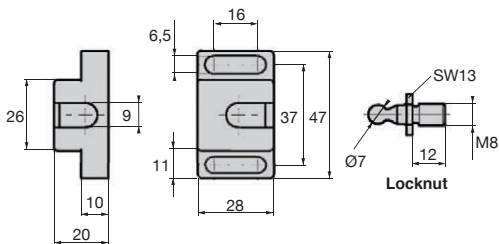

Spherical ended stop for aluminium profiles New

ACLBS

Clip-in mounting

- Rapid closing mechanism for doors
- Material
Black glass fibre reinforced nylon

NEW!

Advantages

- Suitable for PRF aluminium profiles
- Mounts in any position

Info

- No mounting screws supplied (see PRF-ECL-M6 and BHC6)

DISCOUNTS

| | | | |
|-------|------|-----|------------|
| Qty | 1+ | 50+ | 100+ |
| Disc. | List | -5% | On request |

| Part number | Locknut | Retaining force (N) | Weight (g) | Price each 1 to 49 |
|---------------|---------------------|---------------------|------------|--------------------|
| ACL-BTS-40/ZN | Chromed | 40 | 45 | 4,45 € |
| ACL-BTS-40/SS | Stainless steel 304 | 40 | 45 | 6,68 € |
| ACL-BTS-50/ZN | Chromed | 50 | 45 | 4,45 € |
| ACL-BTS-50/SS | Stainless steel 304 | 50 | 45 | 6,68 € |

Dimensions in mm