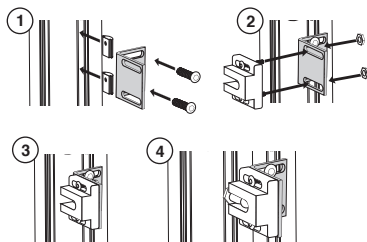

Dimensions in mm

Closing system for use with aluminium profiles

Accessories for spherical end stop **ACLBS**

- Right angled bracket and spacer for fast closing mechanism

Advantages

- Suitable for PRF aluminium profiles
- Mounts in any position

Info

- No mounting screws supplied (see PRF-ECL-M6 and BHC6)
- Not sold individually, contact us for details

ACL-BTS-ET

ACL-BTS-EQ

NEW!

ACL-BTS-ET

ACL-BTS-EQ

DISCOUNTS