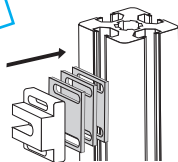

Dimensions in mm

Closing system for use with aluminium profiles

Accessories for spherical end stop **ACLBS**

- Right angled bracket and spacer for fast closing mechanism

Advantages

- Suitable for PRF aluminium profiles
- Mounts in any position

Info

- No mounting screws supplied (see PRF-ECL-M6 and BHC6)
- Not sold individually, contact us for details

ACL-BTS-ET

ACL-BTS-EQ

NEW!

ACL-BTS-ET

ACL-BTS-EQ

DISCOUNTS

| | | | |
|------------|-----|------------|------|
| Qty | 1+ | 50+ | 100+ |
| Disc. List | -5% | On request | |

| Part number | Version | Material | Weight (g) | Price each 1 to 49 |
|-------------|-------------|---------------|------------|--------------------|
| ACL-BTS-ET | Spacer | Nylon | 5 | 0,42 € |
| ACL-BTS-EQ | 90° bracket | Chromed steel | 72,4 | 2,49 € |