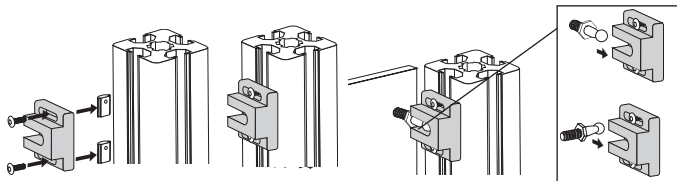

Spherical ended stop for aluminium profiles New

ACLBS

Clip-in mounting

- Rapid closing mechanism for doors
- Material
Black glass fibre reinforced nylon

NEW!

Advantages

- Suitable for PRF aluminium profiles
- Mounts in any position

Info

- No mounting screws supplied (see PRF-ECL-M6 and BHC6)

DISCOUNTS

| | | | |
|-------|------|-----|------------|
| Qty | 1+ | 50+ | 100+ |
| Disc. | List | -5% | On request |

| Part number | Locknut | Retaining force (N) | Weight (g) | Price each 1 to 49 |
|---------------|---------------------|---------------------|------------|--------------------|
| ACL-BTS-40/ZN | Chromed | 40 | 45 | 4,45 € |
| ACL-BTS-40/SS | Stainless steel 304 | 40 | 45 | 6,68 € |
| ACL-BTS-50/ZN | Chromed | 50 | 45 | 4,45 € |
| ACL-BTS-50/SS | Stainless steel 304 | 50 | 45 | 6,68 € |

Dimensions in mm

Closing system for use with aluminium profiles

Accessories for spherical end stop **ACLBS**

- Right angled bracket and spacer for fast closing mechanism

Advantages

- Suitable for PRF aluminium profiles
- Mounts in any position