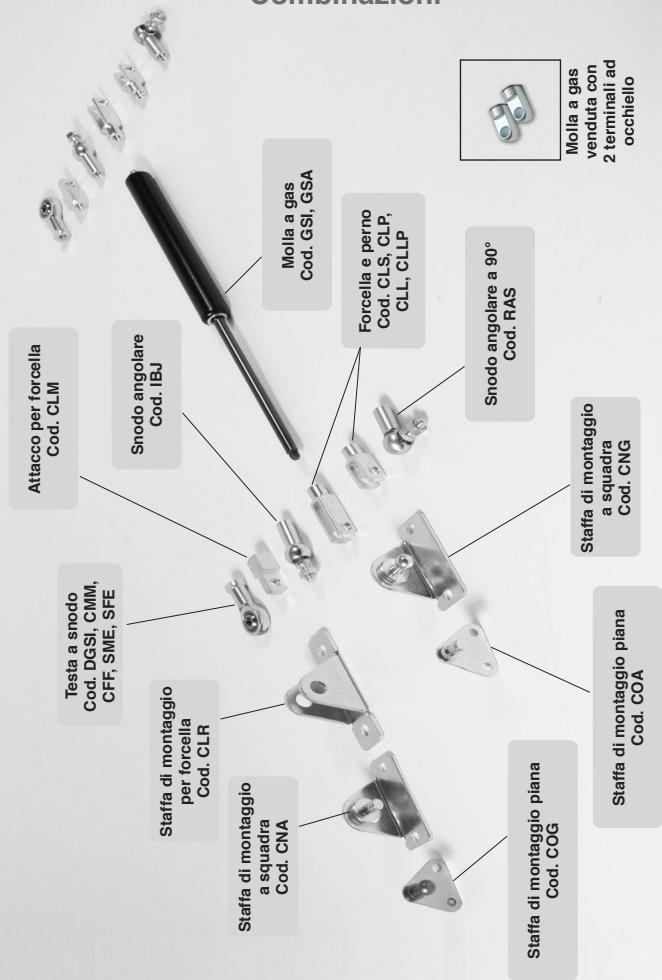

Accessori per molle a gas

Combinazioni

Instruction leaflet

**Must be used with
rod pointing down**